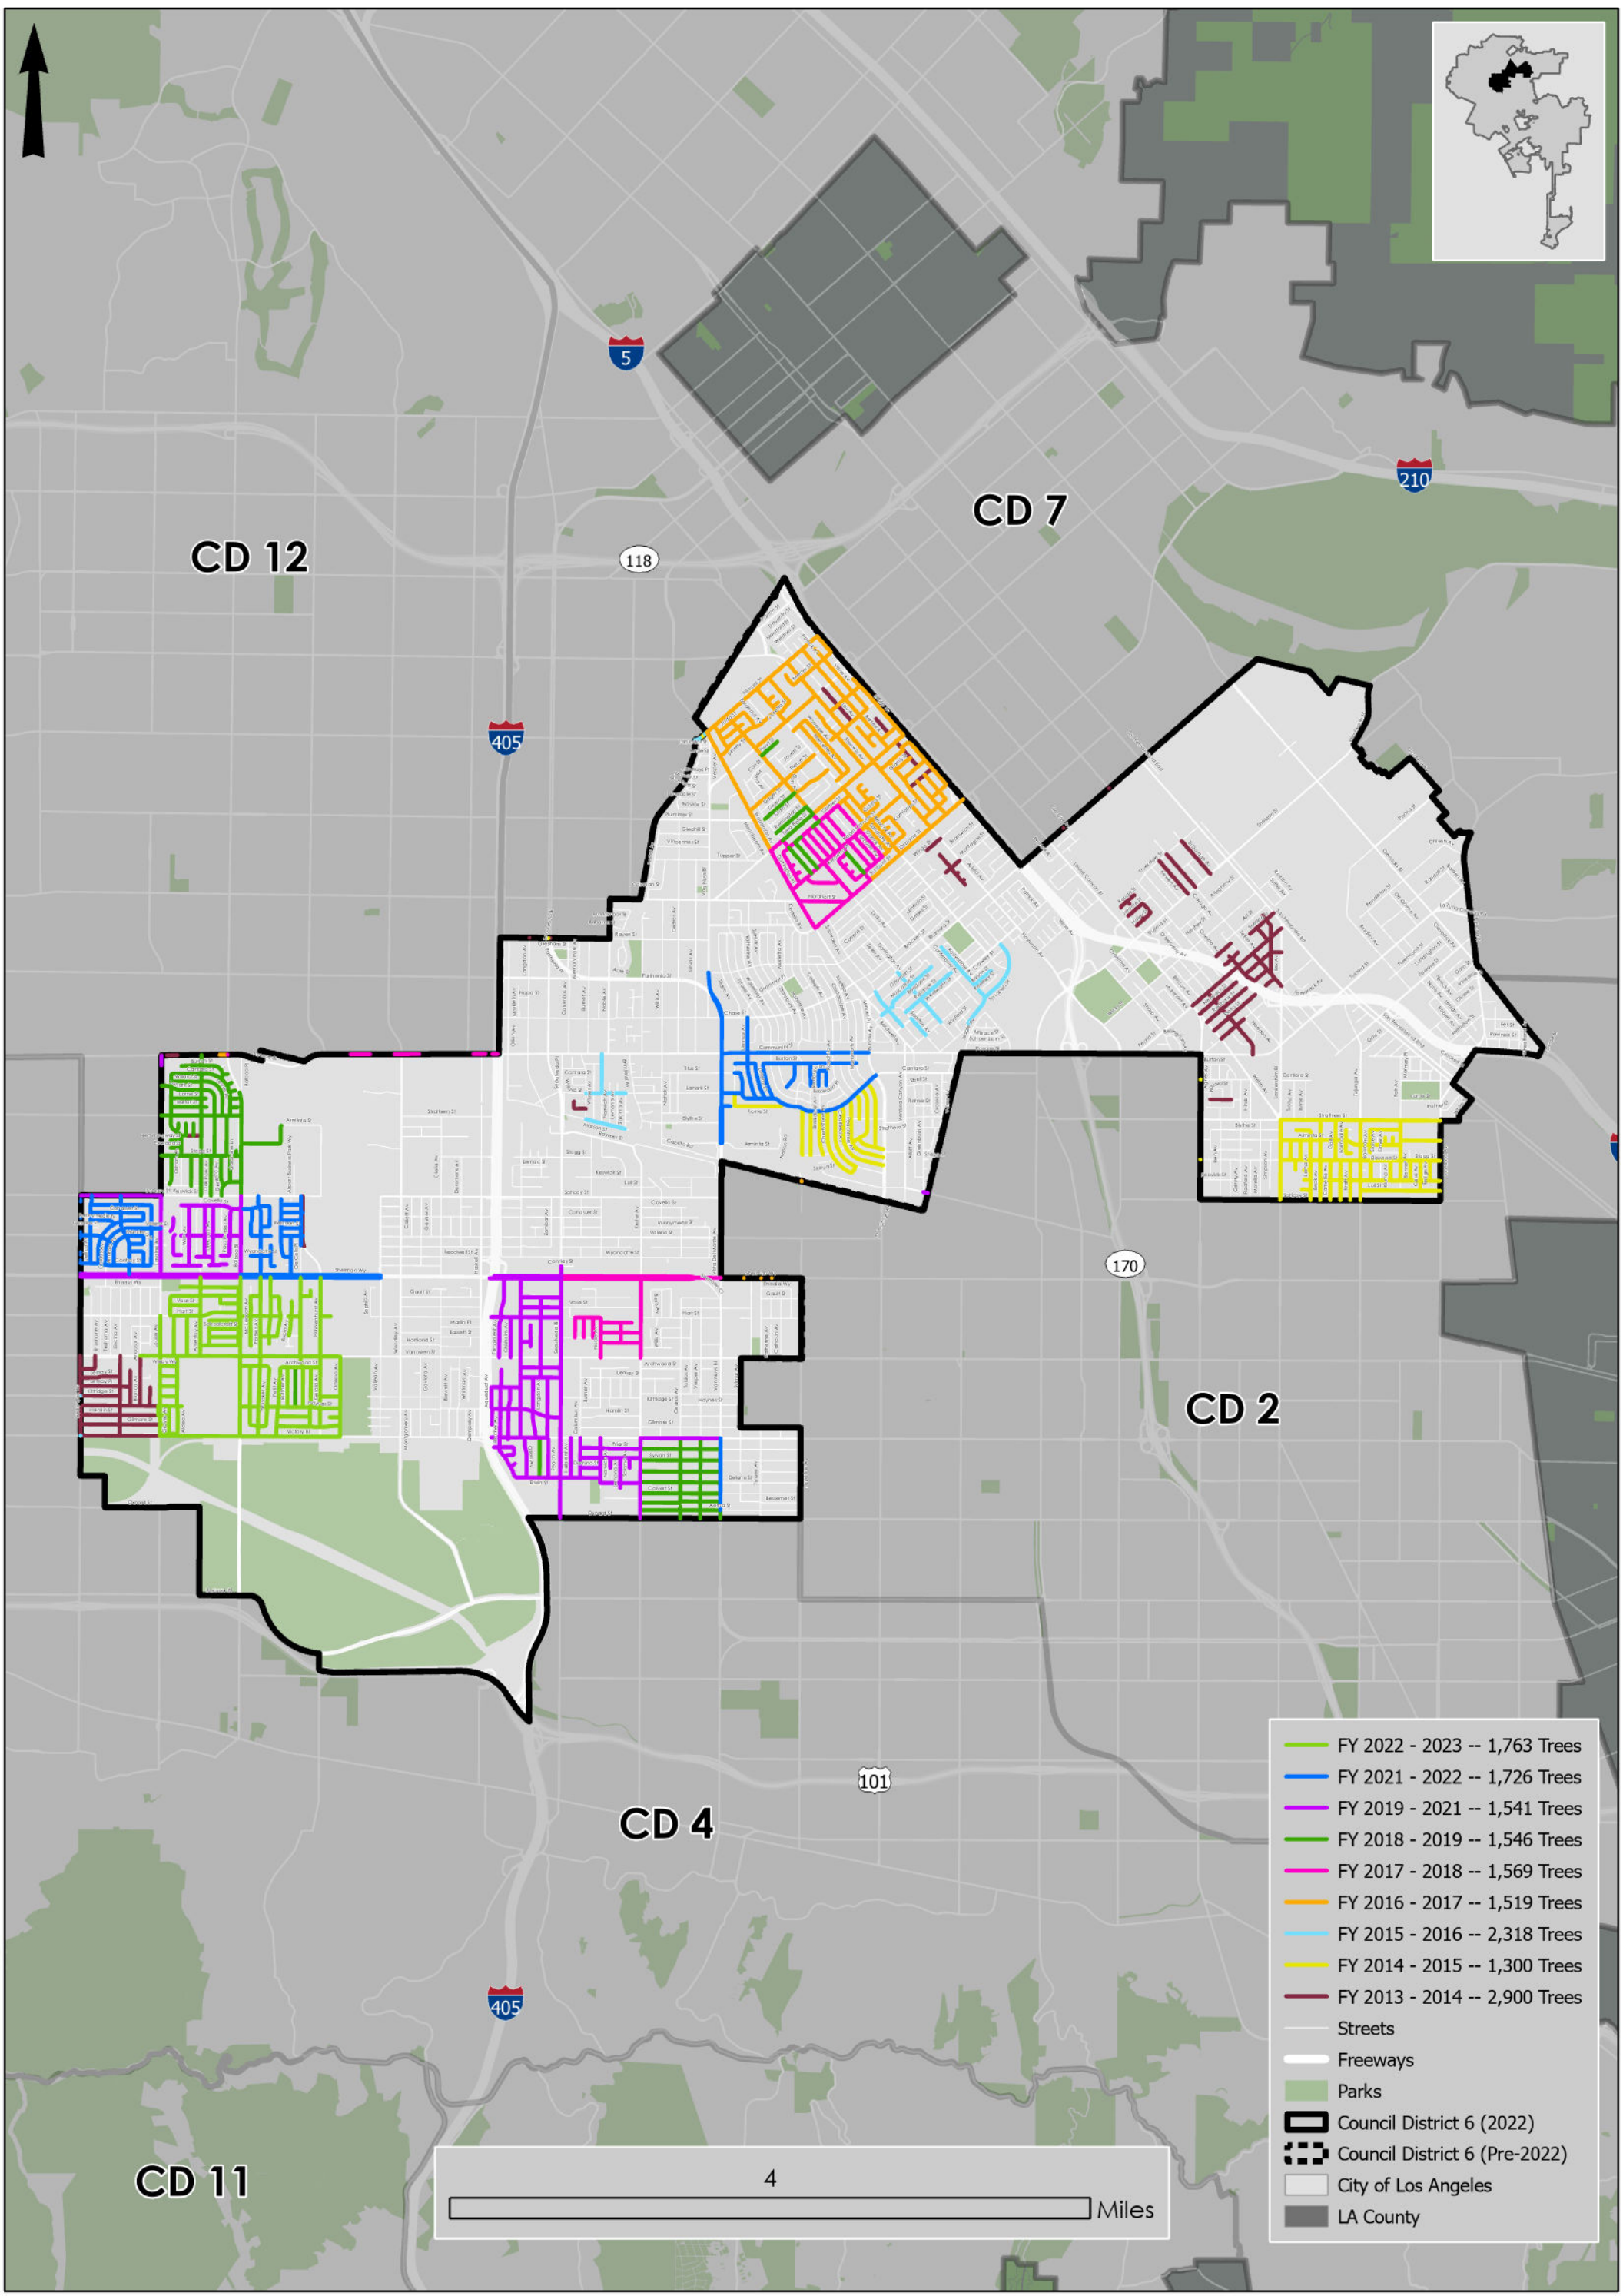

Tree Trimming Council District 6

- FY 2022 - 2023 -- 1,763 Trees
- FY 2021 - 2022 -- 1,726 Trees
- FY 2019 - 2021 -- 1,541 Trees
- FY 2018 - 2019 -- 1,546 Trees
- FY 2017 - 2018 -- 1,569 Trees
- FY 2016 - 2017 -- 1,519 Trees
- FY 2015 - 2016 -- 2,318 Trees
- FY 2014 - 2015 -- 1,300 Trees
- FY 2013 - 2014 -- 2,900 Trees
- Streets
- Freeways
- Parks
- Council District 6 (2022)
- Council District 6 (Pre-2022)
- City of Los Angeles
- LA County

4 Miles